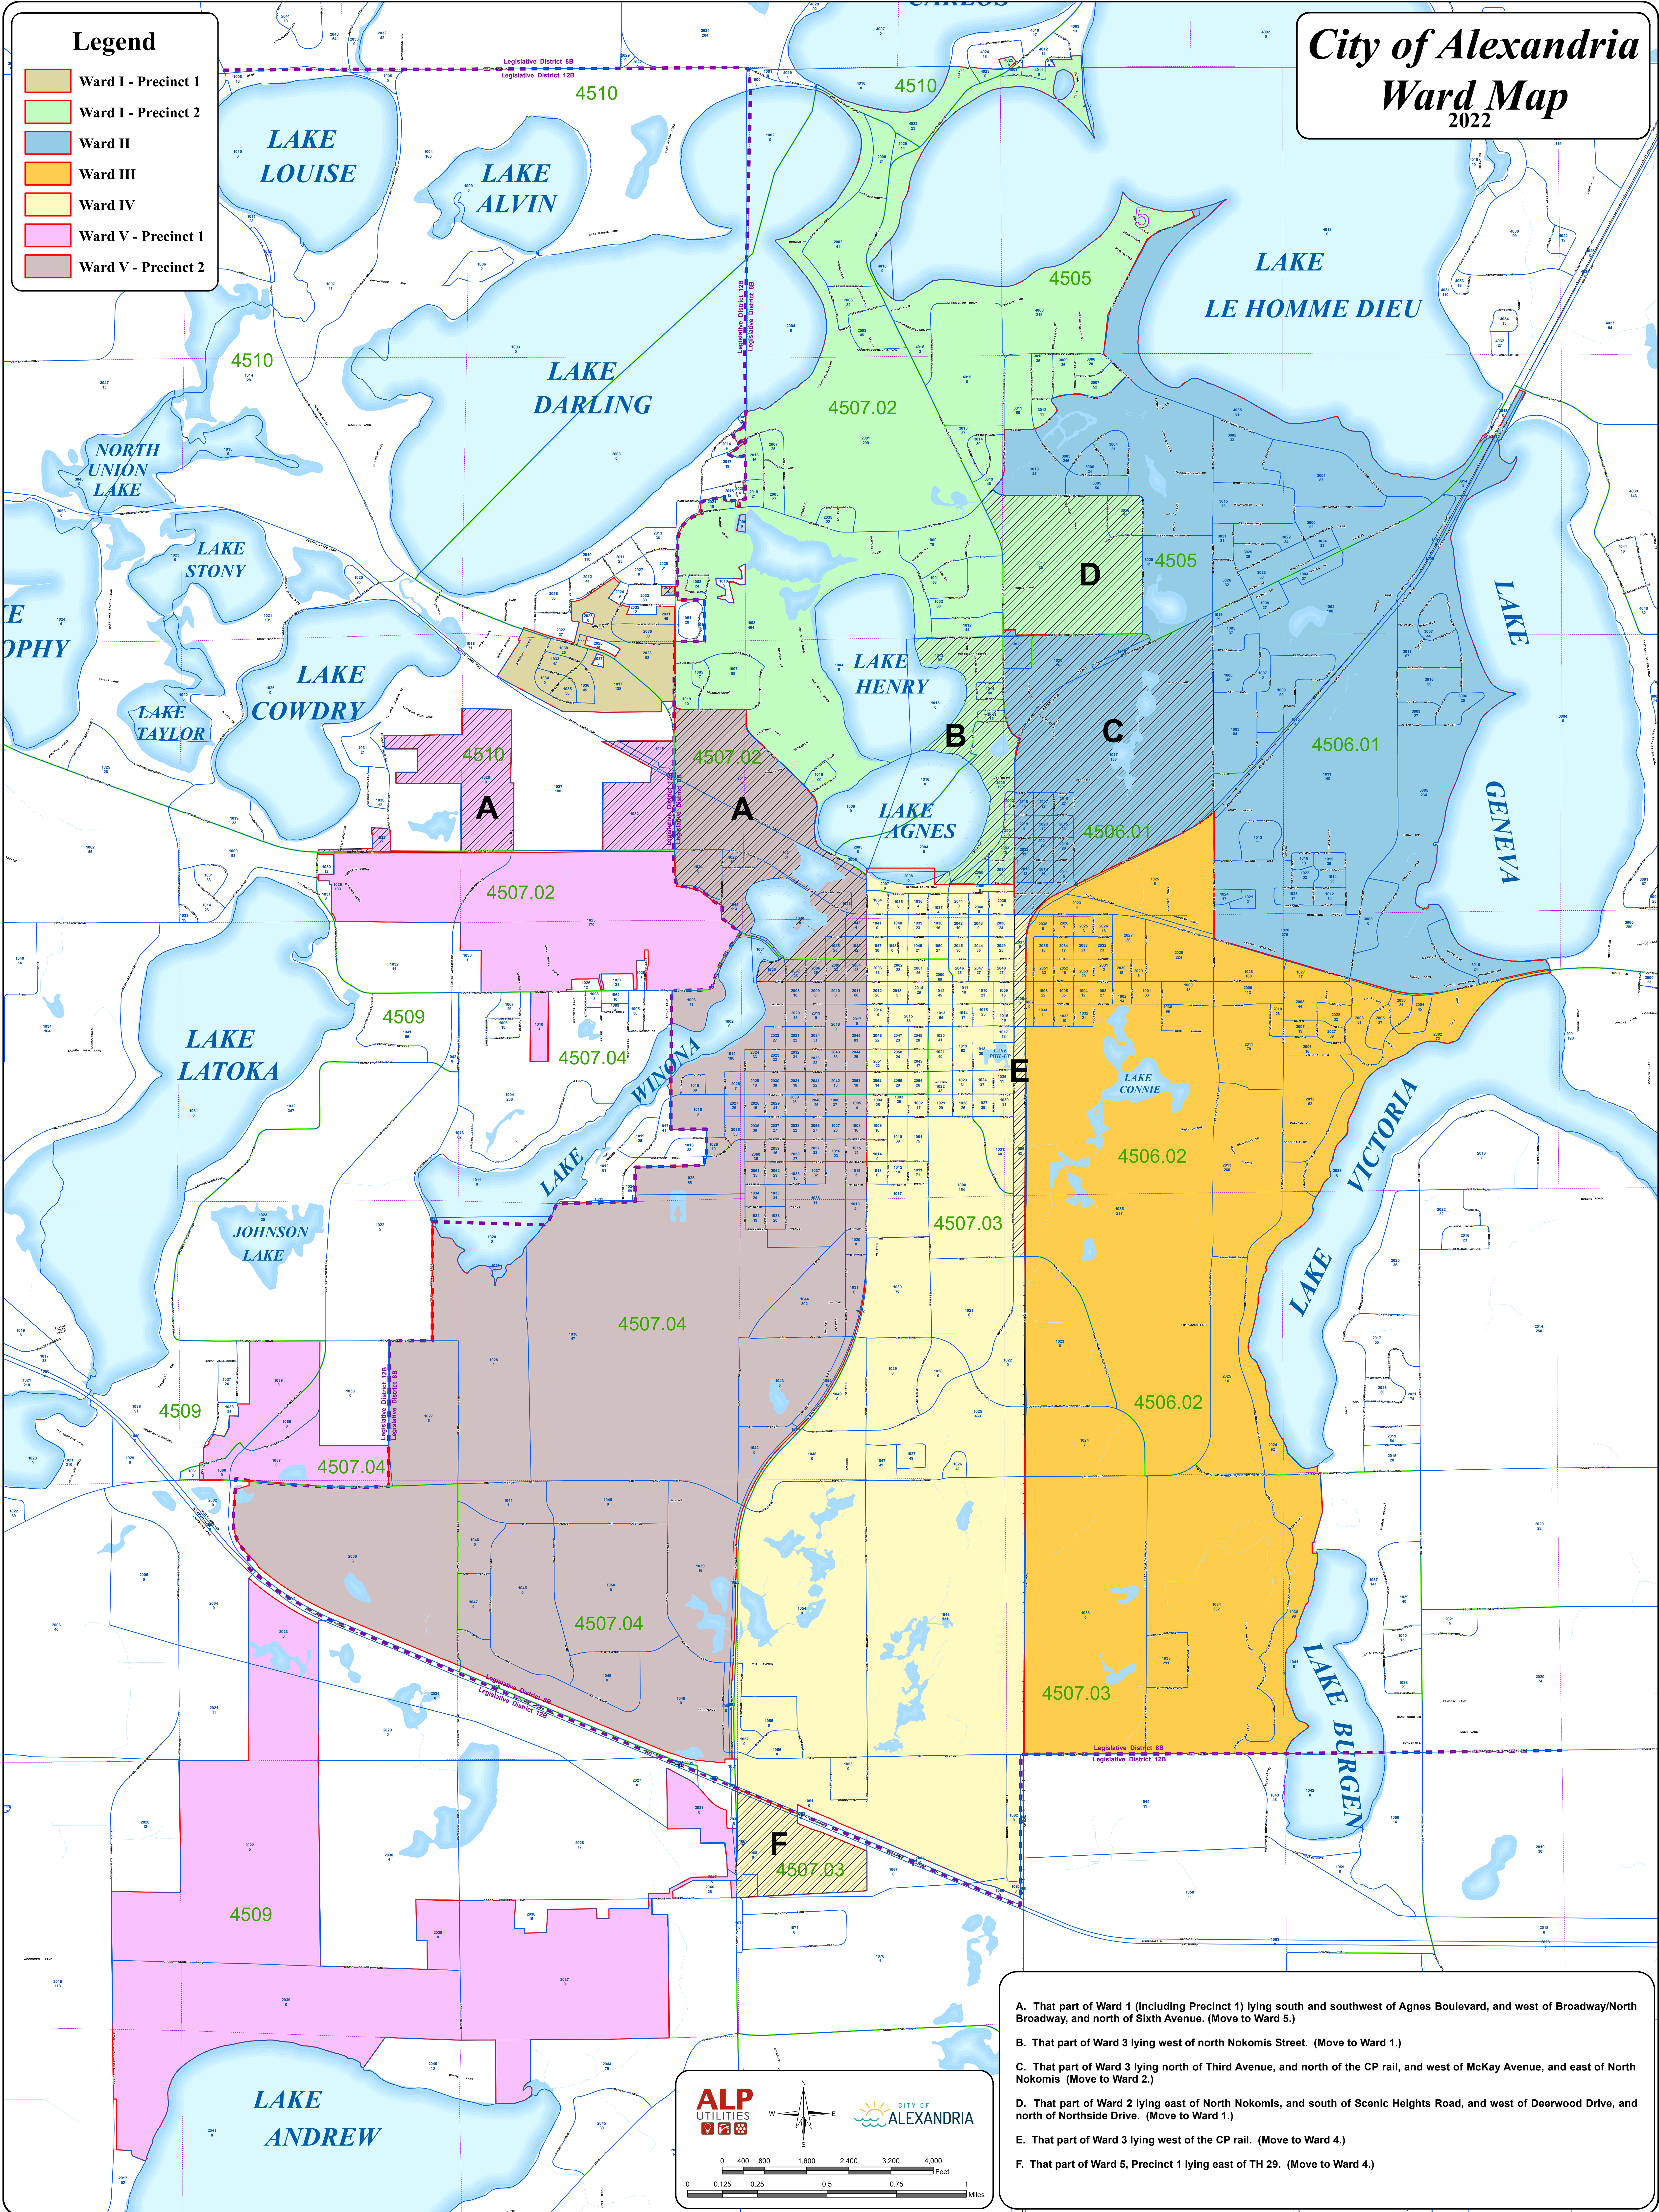

City of Alexandria Ward Map 2022

Legend

- Ward I - Precinct 1
- Ward I - Precinct 2
- Ward II
- Ward III
- Ward IV
- Ward V - Precinct 1
- Ward V - Precinct 2

- A. That part of Ward 1 (including Precinct 1) lying south and southwest of Agnes Boulevard, and west of Broadway/North Broadway, and north of Sixth Avenue. (Move to Ward 5.)
- B. That part of Ward 3 lying west of north Nokomis Street. (Move to Ward 1.)
- C. That part of Ward 3 lying north of Third Avenue, and north of the CP rail, and west of McKay Avenue, and east of North Nokomis (Move to Ward 2.)
- D. That part of Ward 2 lying east of North Nokomis, and south of Scenic Heights Road, and west of Deerwood Drive, and north of Northside Drive. (Move to Ward 1.)
- E. That part of Ward 3 lying west of the CP rail. (Move to Ward 4.)
- F. That part of Ward 5, Precinct 1 lying east of TH 29. (Move to Ward 4.)

0 400 800 1,600 2,400 3,200 4,000 Feet

0 0.125 0.25 0.5 0.75 1 Miles